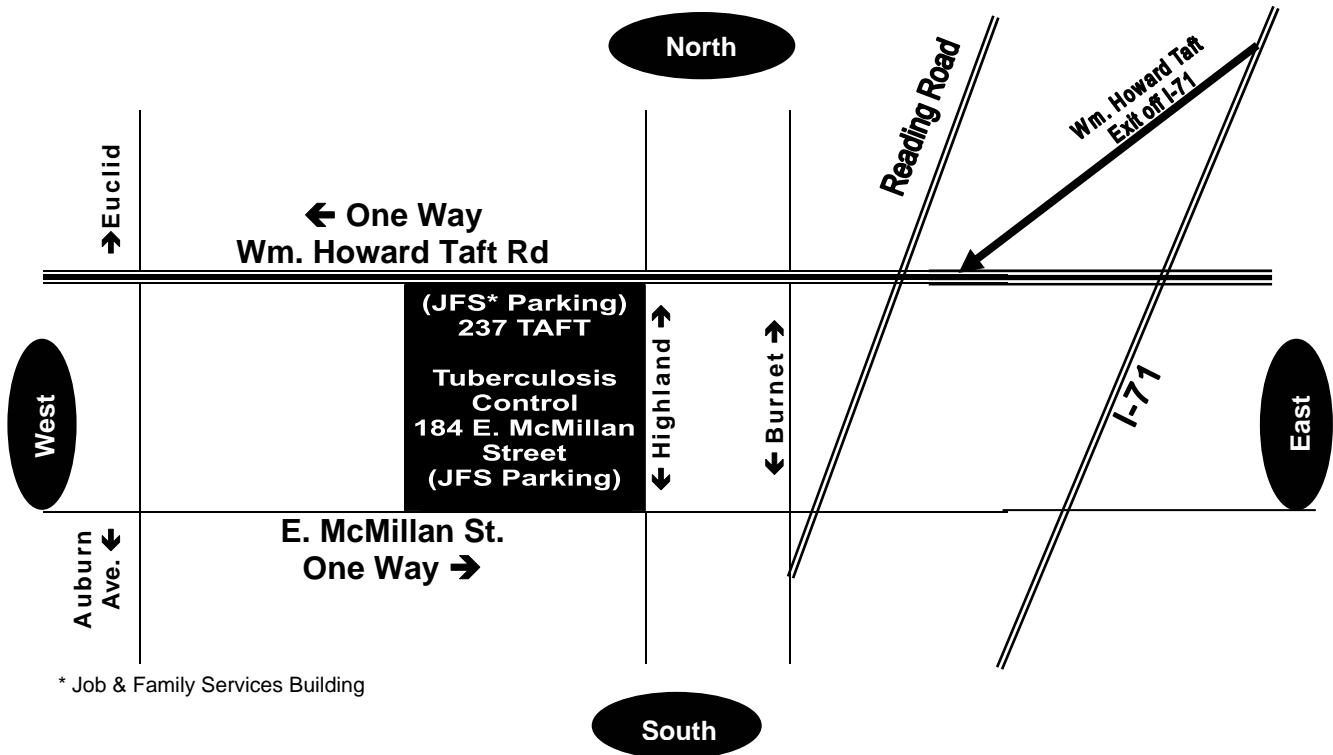

Map and Bus Lines to TB Control Unit

* Job & Family Services Building

Metro Bus Routes

- Routes #31, #46 and #64 stop at the corner of William Howard Taft and Highland Ave.
- Routes #43, #45 and #47 stop at the corner of Reading Road and William Howard Taft.