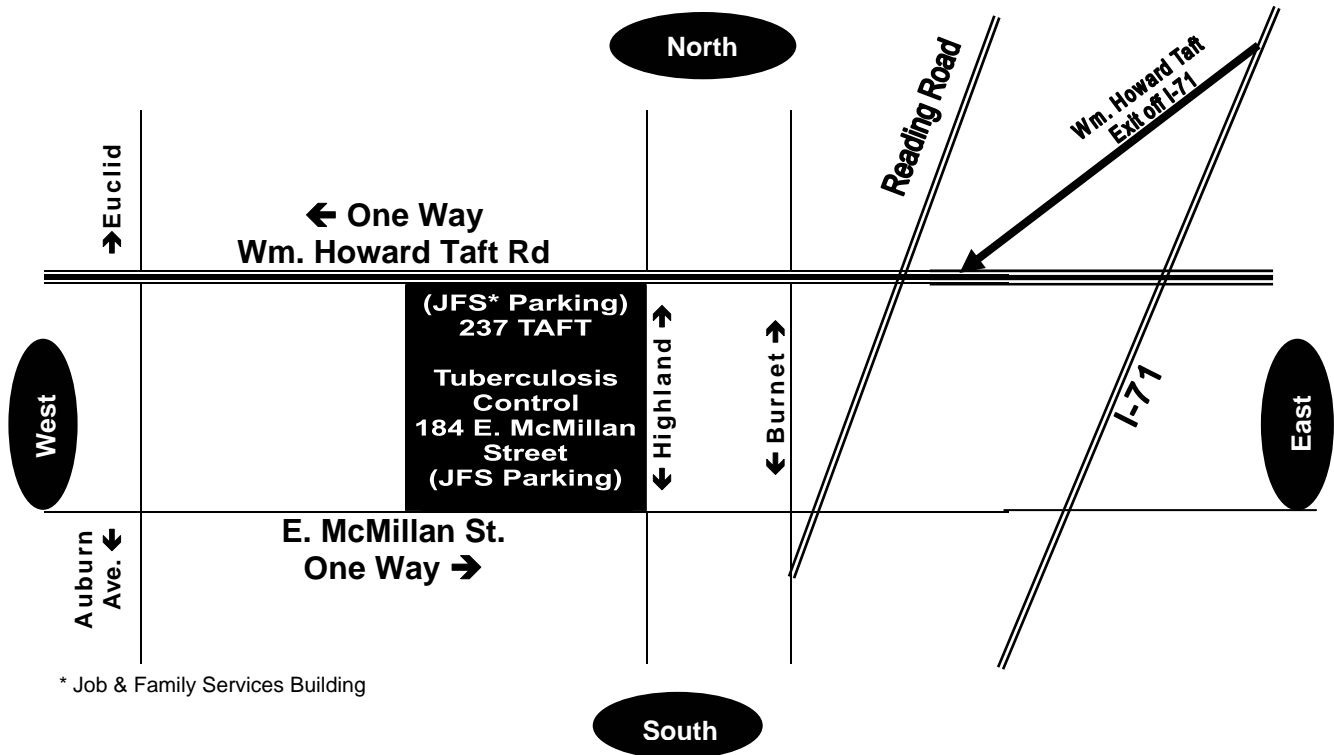

## Map and Bus Lines to TB Control Unit

\* Job & Family Services Building

### Metro Bus Routes

- Routes #31, #46 and #64 stop at the corner of William Howard Taft and Highland Ave.
- Routes #43, #45 and #47 stop at the corner of Reading Road and William Howard Taft.